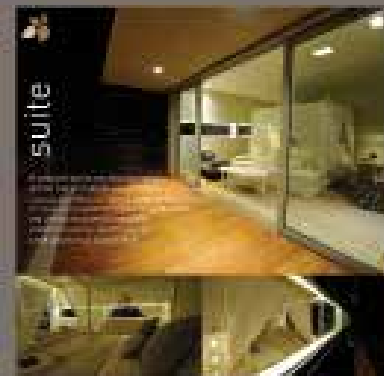

suite

COCO-MAT hotel nafsika

The Athens Experience with the most revitalizing one night stay of your dreams.

Spoil yourself with a one day trip to Athens, stroll around the history and enjoy COCO-MAT Hotel Nafsika.

The establishment of the city of Athens is lost in a mythological past. Among the European cities Athens is the oldest one and the one with the longest history. This history is still evident in the buildings and monuments of today's Greek capital. Take the chance to get to know some of its faces.

COCO-MAT Hotel Nafsika is a luxury boutique hotel with a unique homey atmosphere, designed in true COCO-MAT mentality. Introducing a new philosophy on how to treat guests, based on honesty and Greek hospitality spirit. Located in the suburb of Nafsika, 30 mins away from the Athens busy city center amidst the lush gardens of the neighboring mansions. Designed to make you feel comfortable throughout your stay, with delicious breakfast dishes in the morning, and blissful rest on COCO-MAT natural beds at night. For your one night in Athens you feel-at-home, comfort and coziness in the rooms that have been furnished with COCO-MAT's best quality sleep systems, dressed with beautiful COCO-MAT linen, surrounded by elegant "form follows function" furniture from COCO-MAT collection.

The one night package in Athens includes

- Complimentary transfer from / to Athens international airport.
- Complimentary high nutritional value breakfast based on Greek traditional recipes and specialties at its best with tasty dishes and rich flavors coming from every corner of the country.
- Complimentary COCO-MAT sleep masks, slippers and lavender pillows
- Free Wi-Fi internet access
- Satellite TV services
- Blu-ray player and free movie library
- Air-conditioning
- Safe
- Mini bar
- Hair dryer

Cost per couple accommodated in a double room 160 Euro.

For further information, just ask. We look forward to welcoming you to experience our City and the new COCO-MAT Hotel Nafsika.

© Petros Sotiriou, 145 61 Kifissia, Athens, Greece
T 210 80 18 021, info@nafsika.gr
www.nafsika.gr